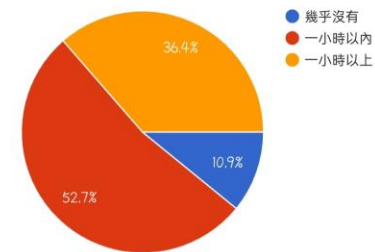

請問您一天在學校使用手機的頻率為何?

294 則回應