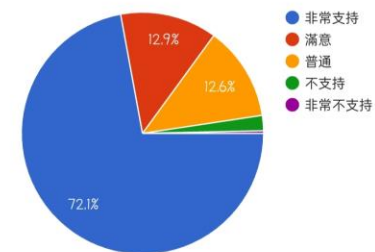

請問您是否支持於下課時開放使用手機?

294 則回應